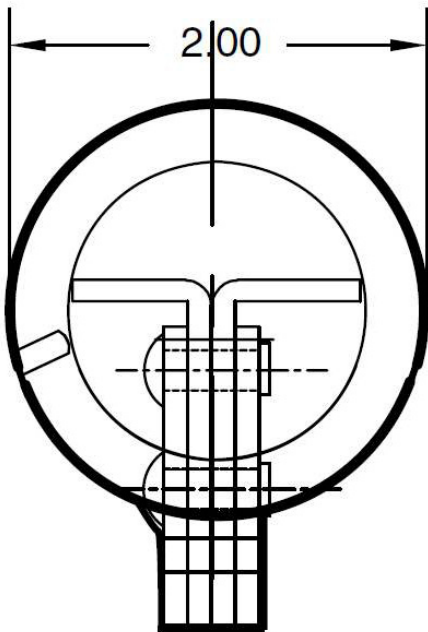

SEA BOX[®]

Articulated Track Fitting with O-Ring

SB3411
Articulated Track Fitting with O-Ring

This item can be used to secure cargo in ISO Containers

070109-R00

ISO 9001:2008

CERTIFIED QUALITY MANAGEMENT SYSTEM

	SPECIFICATIONS		
	Breaking Strength	Working Load Limit	Weight
Lbs	3,000	1,000	0.45
Kgs	1,363	454	0.20

ALL DIMENSIONS AND WEIGHTS ARE NOMINAL AND SUBJECT TO MINOR VARIATIONS THAT MAY OCCUR DURING THE MANUFACTURING PROCESS