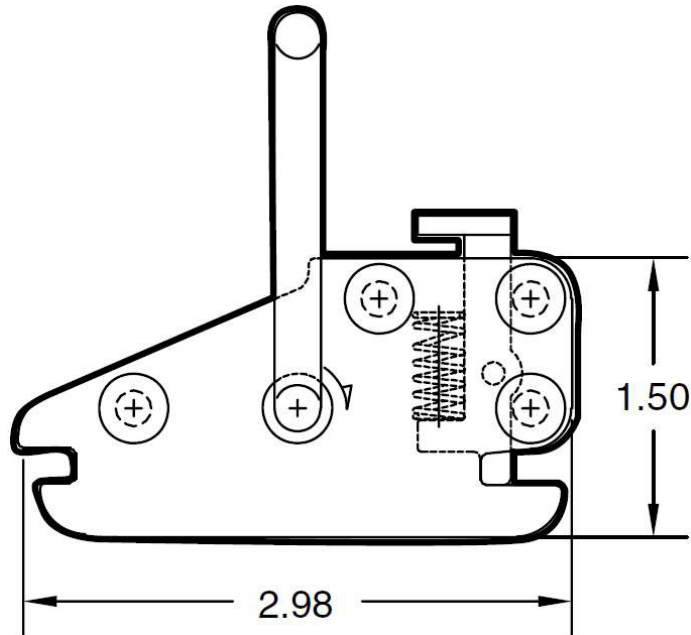

SEA BOX[®]

Articulated Track Fitting with O-Ring

SB3411
Articulated Track Fitting with O-Ring

This item can be used to secure cargo in ISO Containers

070109-R00

ISO 9001:2008

CERTIFIED QUALITY MANAGEMENT SYSTEM

	SPECIFICATIONS		
	Breaking Strength	Working Load Limit	Weight
Lbs	3,000	1,000	0.45
Kgs	1,363	454	0.20

ALL DIMENSIONS AND WEIGHTS ARE NOMINAL AND SUBJECT TO MINOR VARIATIONS THAT MAY OCCUR DURING THE MANUFACTURING PROCESS