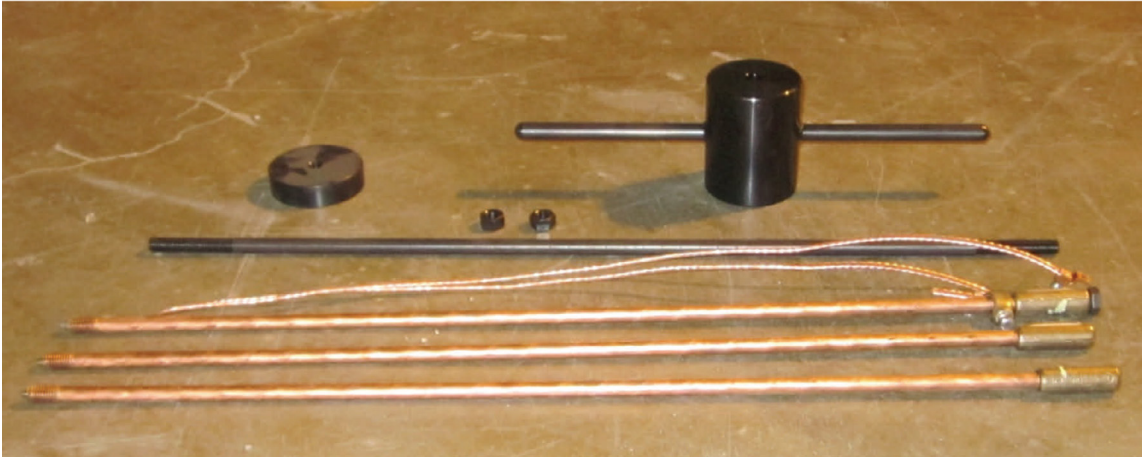

## Grounding-Rod Kit

### STANDARD PRODUCT FEATURES

- Segmented portable ground rod kit
- (3) 3-Foot Rod Sections to create a total depth of 9 Feet of earth grounding
- (3) Couplers
- (1) 6-Foot Long Copper Wire
- (1) Drive stud and hammer
- Convenient and easily assembled by attaching three copper clad ground rods together and driving the combined unit into the ground
- Designed for the use of grounding trailers and vehicles, portable generators and communications devices / antennas.
- Other uses are but not limited to: military helicopters and fixed wing aircraft, civilian rescue, and law enforcement equipment