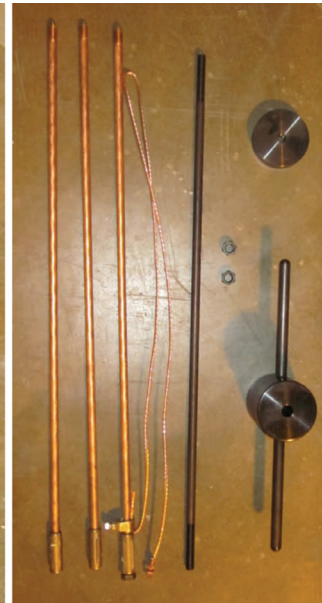

## Grounding-Rod Kit

### STANDARD PRODUCT FEATURES

- Segmented portable ground rod kit
- (3) 3-Foot Rod Sections to create a total depth of 9 Feet of earth grounding
- (3) Couplers
- (1) 6-Foot Long Copper Wire
- (1) Drive stud and hammer
- Convenient and easily assembled by attaching three copper clad ground rods together and driving the combined unit into the ground
- Designed for the use of grounding trailers and vehicles, portable generators and communications devices / antennas.
- Other uses are but not limited to: military helicopters and fixed wing aircraft, civilian rescue, and law enforcement equipment