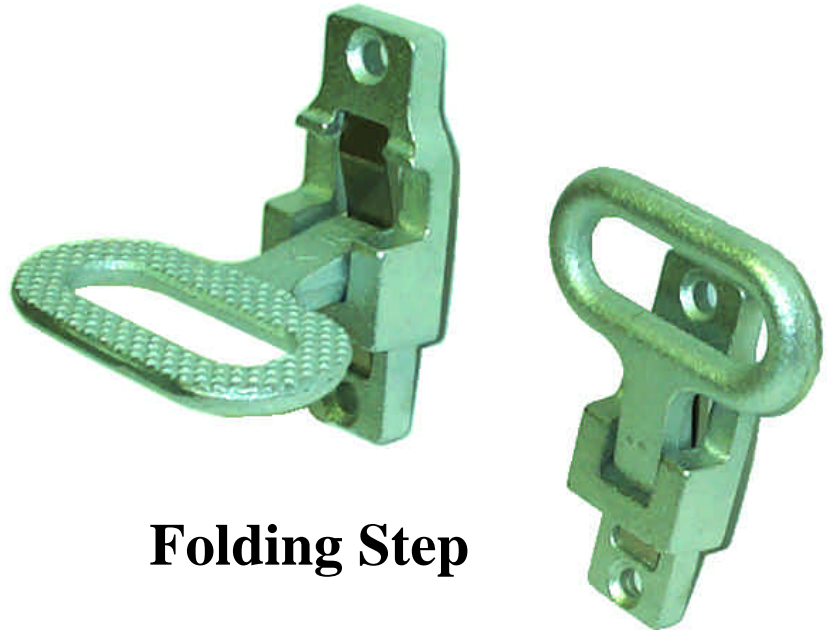

## Folding Step

**This item can be used to access a container roof without the need for a**

### — SPECIFICATIONS —

- ▼ Forged steel
- ▼ Finish zinc
- ▼ Tare weight 1.25 lbs, .6kg

### — FEATURES —

- ▼ Spring hold assists in open or closed position without rattle
- ▼ Heavy-duty grip
- ▼ 1" projection when closed
- ▼ 4" projection when open

FOLDING STEP	DIMENSIONAL INFORMATION				
	A	B	C	D	E
INCHES	1.75 "	4 "	.95 "	3.88 "	3.83 "
METRIC	44.5	102	24	99	97