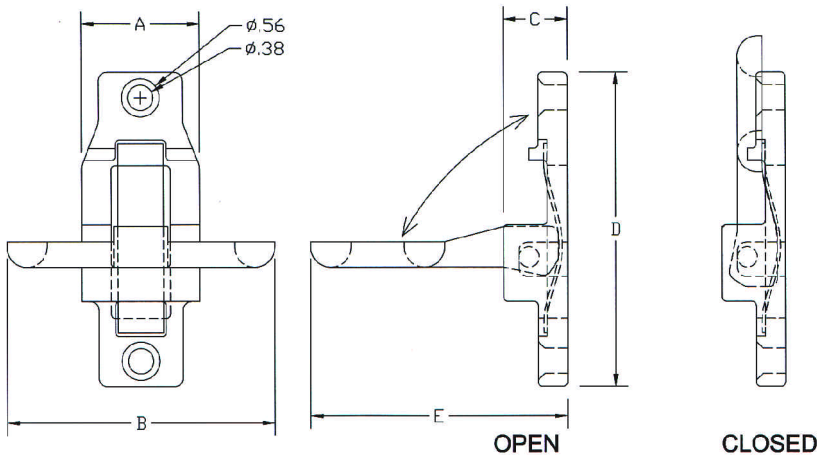

## Folding Step

**This item can be used to access a container roof without the need for a**

### — SPECIFICATIONS —

- ▼ Forged steel
- ▼ Finish zinc
- ▼ Tare weight 1.25 lbs, .6kg

### — FEATURES —

- ▼ Spring hold assists in open or closed position without rattle
- ▼ Heavy-duty grip
- ▼ 1" projection when closed
- ▼ 4" projection when open

FOLDING STEP	DIMENSIONAL INFORMATION				
	A	B	C	D	E
INCHES	1.75 "	4 "	.95 "	3.88 "	3.83 "
METRIC	44.5	102	24	99	97