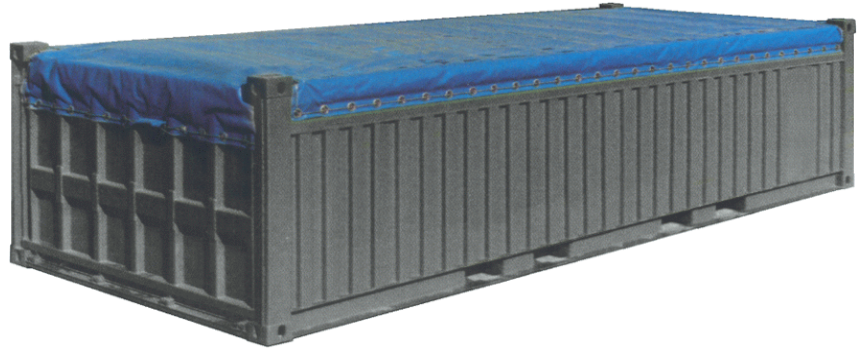

Sea Box, Inc.

CORPORATE OFFICE
 802 Industrial Hwy.
 East Riverton, NJ 08077-1910
 Tel: (856) 303-1101
 Fax: (856) 303-1501
www.seabox.com
 e-mail: sales@seabox.com

20' x 4' High Open Top ISO Cargo Container with Soft Lid

Open Top	Tare Weight	Payload	Gross Weight	Cubic Capacity
LBS.	4,250	48,660	52,910	497 CU.FT.
KG	1,920	22,072	24,000	14.1 CU.M.

ALL NEW CONTAINERS ARE MANUFACTURED TO THE LATEST ISO STANDARDS FOR 9 HIGH STACKING

— STANDARD FEATURES —

- ? (2) sets of fork lift pockets, laden and unladen
- ? Heavy duty steel ramp type rear gate
- ? Heavy duty steel tread plate floor
- ? Tie down steel lashing rings, 4000 lbs. cap. each
- ? Open top tarp and (9) roof bows
- ? Tarp cable for customs seal