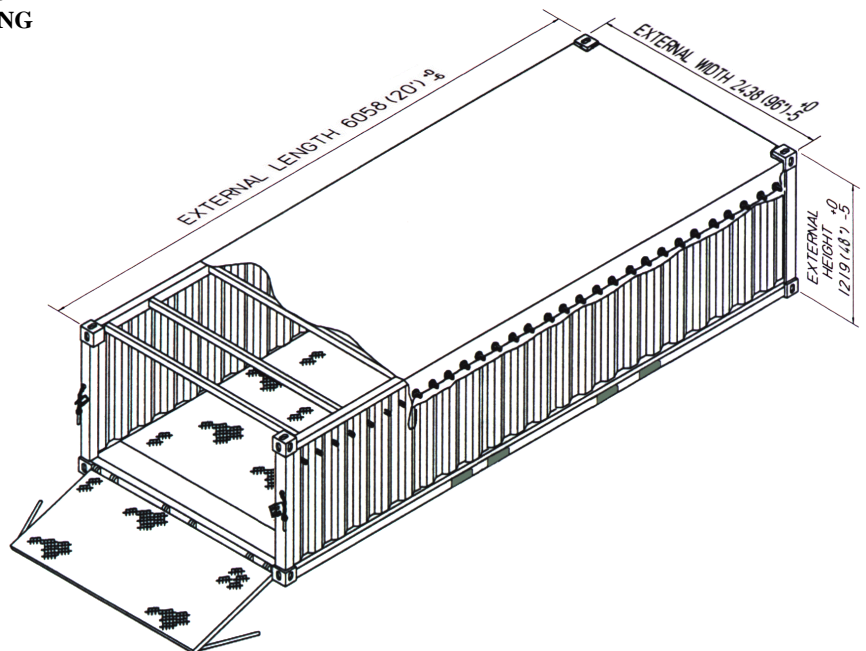

— OPTIONAL FEATURE —

- ? Removable hard lid