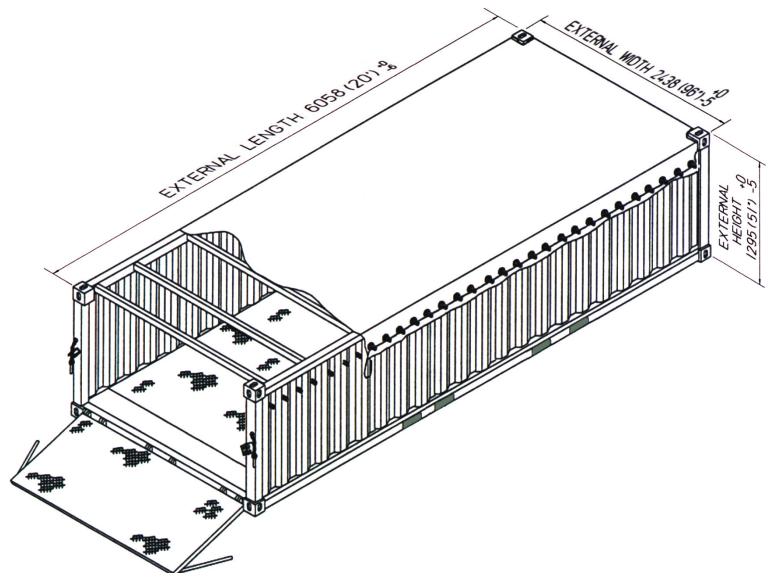

Sea Box, Inc.®

CORPORATE OFFICE
 802 Industrial Hwy.
 East Riverton, NJ 08077-1910
 Tel: (856) 303-1101
 Fax: (856) 303-1501
www.seabox.com
 e-mail: sales@seabox.com

20' X 4' 3" High Open Top ISO Cargo Container

Top Opening	
Length	Width
18' 10 5/8"	7' 8 1/16"
5,756	2,338

Open Top	Length		Height		Width		Rear Gate Opening	
	Exterior	Interior	Exterior	Interior	Exterior	Interior	Height	Width
Feet/Inches	19' 10 1/2"	19' 4 3/16"	4' 3"	3' 7 3/16"	8' 0"	7' 8 1/2"	3' 7 3/16"	7' 8 1/2"
Metric	6,058	5,898	1,295	1,097	2,438	2,350	1,097	2,350

Open Top	Tare Weight	Payload	Gross Weight	Cubic Capacity
Lbs.	4,250	48,660	52,910	537 Cu. Ft.
Kg.	1,928	22,072	24,000	15.2 Cu. M.

ALL NEW CONTAINERS ARE MANUFACTURED TO
 THE LATEST ISO STANDARDS FOR 9 HIGH STACKING

— STANDARD FEATURES —

- ▼ (2) sets of fork lift pockets, laden and unladen
- ▼ Heavy duty steel ramp type rear gate
- ▼ Heavy duty steel tread plate floor
- ▼ Tie down steel lashing rings, 4000 lbs. cap. each
- ▼ Open top tarp and (9) roof bows
- ▼ Tarp cable for customs seal
- OPTIONAL FEATURE —
- ▼ Removable hard lid