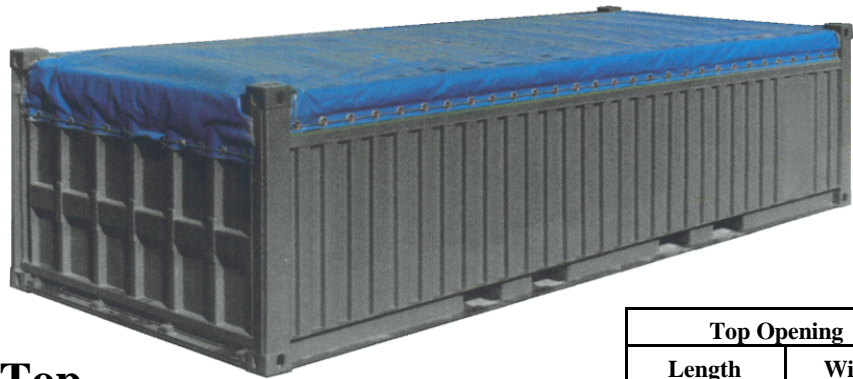

Sea Box, Inc.®

CORPORATE OFFICE
 802 Industrial Hwy.
 East Riverton, NJ 08077-1910
 Tel: (856) 303-1101
 Fax: (856) 303-1501
www.seabox.com
 e-mail: sales@seabox.com

20' X 4' 3" High Open Top ISO Cargo Container

Top Opening	
Length	Width
18' 10 5/8"	7' 8 1/16"
5,756	2,338

Open Top	Length		Height		Width		Rear Gate Opening	
	Exterior	Interior	Exterior	Interior	Exterior	Interior	Height	Width
Feet/Inches	19' 10 1/2"	19' 4 3/16"	4' 3"	3' 7 3/16"	8' 0"	7' 8 1/2"	3' 7 3/16"	7' 8 1/2"
Metric	6,058	5,898	1,295	1,097	2,438	2,350	1,097	2,350

Open Top	Tare Weight	Payload	Gross Weight	Cubic Capacity
Lbs.	4,250	48,660	52,910	537 Cu. Ft.
Kg.	1,928	22,072	24,000	15.2 Cu. M.

ALL NEW CONTAINERS ARE MANUFACTURED TO
 THE LATEST ISO STANDARDS FOR 9 HIGH STACKING

— STANDARD FEATURES —

- ▼ (2) sets of fork lift pockets, laden and unladen
- ▼ Heavy duty steel ramp type rear gate
- ▼ Heavy duty steel tread plate floor
- ▼ Tie down steel lashing rings, 4000 lbs. cap. each
- ▼ Open top tarp and (9) roof bows
- ▼ Tarp cable for customs seal
- OPTIONAL FEATURE —
- ▼ Removable hard lid