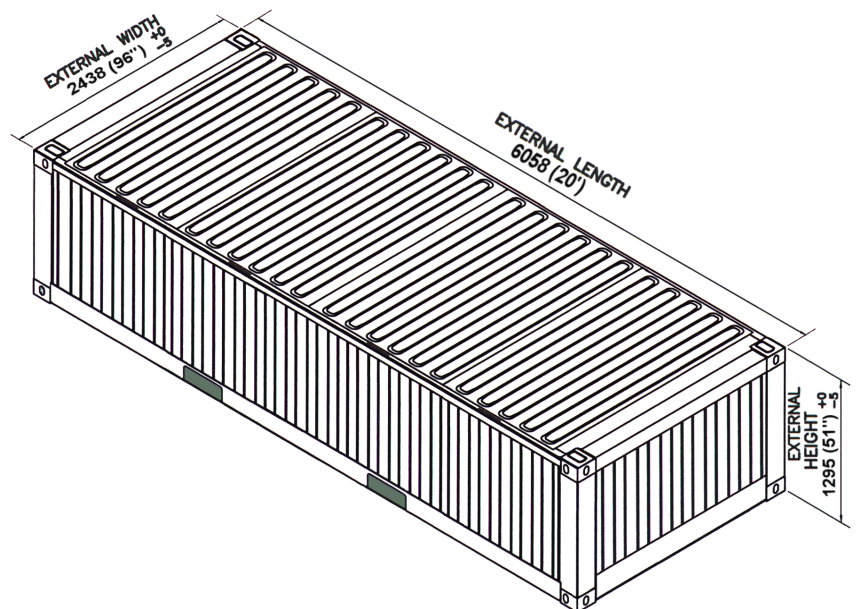

Open Top	Length		Height		Width		Roof Opening	
	Exterior	Interior	Exterior	Interior	Exterior	Interior	Height	Width
Feet/Inches	19' 10 1/2"	19' 4 3/16"	4' 3"	3' 7 3/16"	8' 0"	7' 8 1/2"	18' 10 5/8"	7' 8 1/16"
Metric	6,058	5,898	1,295	1,097	2,438	2,350	5,756	2,338

Open Top	Tare Weight	Payload	Gross Weight	Cubic Capacity
Lbs.	4,950	47,960	52,910	537 Cu. Ft.
Kg.	2,245	21,755	24,000	15.2 Cu. M.

ALL NEW CONTAINERS ARE MANUFACTURED TO
 THE LATEST ISO STANDARDS FOR 9 HIGH STACKING

— STANDARD FEATURES —

- ▼ (2) sets of fork lift pockets, laden and unladen
- ▼ Heavy duty steel ramp type rear gate
- ▼ Heavy duty steel tread plate floor
- ▼ Tie down steel lashing rings, 4000 lbs. cap. each
- ▼ Removable hard lid

— OPTIONAL FEATURE —

- ▼ (4) piece removable lid
- ▼ Open top tarp and (9) roof bows

PART # SB6133