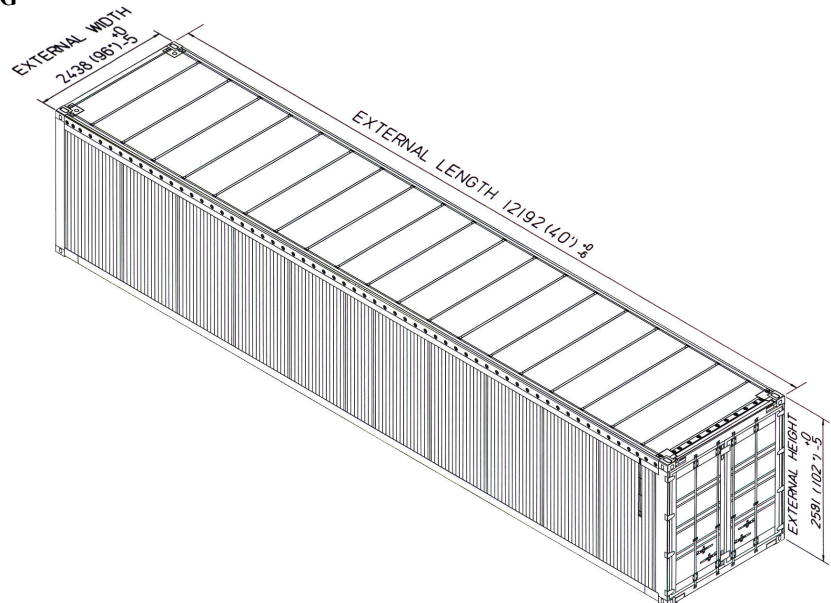

— OPTIONAL FEATURES —

- ▼ Removable hard lid