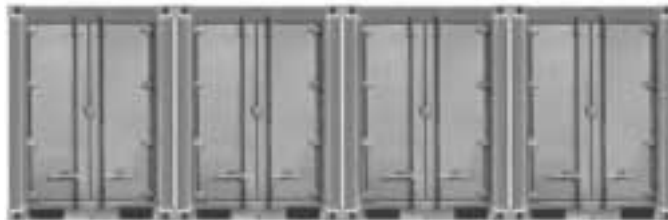

Sea Box, Inc.

CORPORATE OFFICE
 876 Land Street
 East Riverton, NJ 08077-1827
 Tel: (856) 303-1101
 Fax: (856) 303-1501
www.seabox.com
 e-mail: sales@seabox.com

5' DRY FREIGHT CROB CONTAINER COUPLES INTO A 20' ISO QUADCON MODULE

Sea Box, Inc. Container Types	Length		Height		Width		Door Opening	
	Exterior	Interior	Exterior	Interior	Exterior	Interior	Height	Width
5' Quadcon	4' 9 ⁵ / ₈ "	4' 5"	7' 4"	6' 7 ⁷ / ₈ "	7' 7"	7' 4"	6' 3 5/8"	5' 9 3/4"
	57.375"	53"	88"	79.875"	91"	88"	75.625"	69.75"

Sea Box, Inc. Container Types	Tare Weight in pounds	Payload in pounds	Gross Weight in pounds	Cubic Capacity in cubic feet
5' Quadcon	1,200	8,800	10,000	215

Matches the inside of a 20' ISO Container

Matches the outside base of a 20' ISO Container

— SEA BOX CONTAINERS FEATURE —

- ▶ 8 special, patent pending ISO corner fittings
- ▶ Lightweight aluminum sides
- ▶ Lightweight aluminum roof
- ▶ 3/8" thick aluminum floors
- ▶ 2 sets of forklift pockets
- ▶ Lightweight aluminum swing cargo door