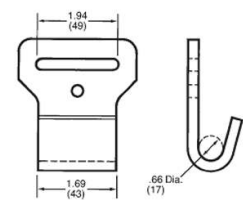

This item can be used to secure cargo in ISO Containers

LONG, WIDE HANDLE TORQUE LIMITING RATCHET

Breaking Strength: 11,000 lbs. / 4,990 kg.

Working Load Limit: 3,666 lbs. / 1,663 kg.

Weight: 2.77 lbs. / 1.26 kg.

2-INCH FLAT HOOK

Breaking Strength: 5,000 lbs. / 2,272 kg.

Working Load Limit: 3,333 lbs. / 1,512 kg.

Weight: .40 lb. / .18 kg.

2-INCH WEB STRAP - Polyester, Latex Treated

Width: 2.00 in. / 50 mm.

Breaking Strength Capacity: 12,000 lbs. / 5,454 kg.

Working Load Limit: 4,000 lbs. / 1,818 kg.

Standard Color: Yellow

PART # SB3400

WEB STRAP MOUNTING OPTIONS:

- A. Track Fitting with "D" Ring
- B. Wrap around Shoring & Decking Beam
- C. Wall "Belt Buckle" Tie Down
- D. Floor "D" Rings