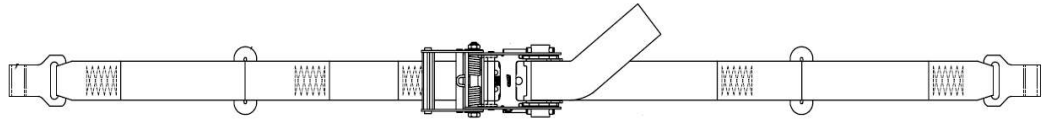

Sea Box, Inc.

CORPORATE OFFICE

802 Industrial Hwy.
 East Riverton, NJ 08077-1910
 Tel: (856) 303-1101
 Fax: (856) 303-1501
www.seabox.com
 e-mail: sales@seabox.com

RATCHET AND WEB STRAP ASSEMBLY 3,333 lbs. Working Load Limit / 4 lbs Tare Weight

This item can be used to secure cargo in ISO Containers

LONG, WIDE HANDLE TORQUE LIMITING RATCHET

Breaking Strength: 11,000 lbs. / 4,990 kg.

Working Load Limit: 3,666 lbs. / 1,663 kg.

Weight: 2.77 lbs. / 1.26 kg.

2-INCH FLAT HOOK

Breaking Strength: 5,000 lbs. / 2,272 kg.

Working Load Limit: 3,333 lbs. / 1,512 kg.

Weight: .40 lb. / .18 kg.

2-INCH WEB STRAP - Polyester, Latex Treated

Width: 2.00 in. / 50 mm.

Breaking Strength Capacity: 12,000 lbs. / 5,454 kg.

Working Load Limit: 4,000 lbs. / 1,818 kg.

Standard Color: Yellow

PART # SB3400

WEB STRAP MOUNTING OPTIONS:

- A. Track Fitting with "D" Ring
- B. Wrap around Shoring & Decking Beam
- C. Wall "Belt Buckle" Tie Down
- D. Floor "D" Rings