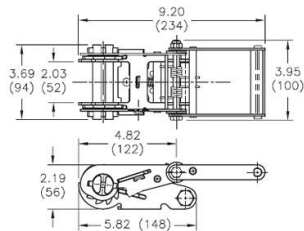

Sea Box, Inc.

CORPORATE OFFICE

802 Industrial Hwy.
 East Riverton, NJ 08077-1910
 Tel: (856) 303-1101
 Fax: (856) 303-1501
www.seabox.com
 e-mail: sales@seabox.com

RATCHET AND WEB STRAP ASSEMBLY 3,333 lbs. Working Load Limit / 4 lbs Tare Weight

This item can be used to secure cargo in ISO Containers

LONG, WIDE HANDLE TORQUE LIMITING RATCHET

Breaking Strength: 11,000 lbs. / 4,990 kg.

Working Load Limit: 3,666 lbs. / 1,663 kg.

Weight: 2.77 lbs. / 1.26 kg.

2-INCH FLAT HOOK

Breaking Strength: 5,000 lbs. / 2,272 kg.

Working Load Limit: 3,333 lbs. / 1,512 kg.

Weight: .40 lb. / .18 kg.

2-INCH WEB STRAP - Polyester, Latex Treated

Width: 2.00 in. / 50 mm.

Breaking Strength Capacity: 12,000 lbs. / 5,454 kg.

Working Load Limit: 4,000 lbs. / 1,818 kg.

Standard Color: Yellow

PART # SB3400

WEB STRAP MOUNTING OPTIONS:

- A. Track Fitting with "D" Ring
- B. Wrap around Shoring & Decking Beam
- C. Wall "Belt Buckle" Tie Down
- D. Floor "D" Rings