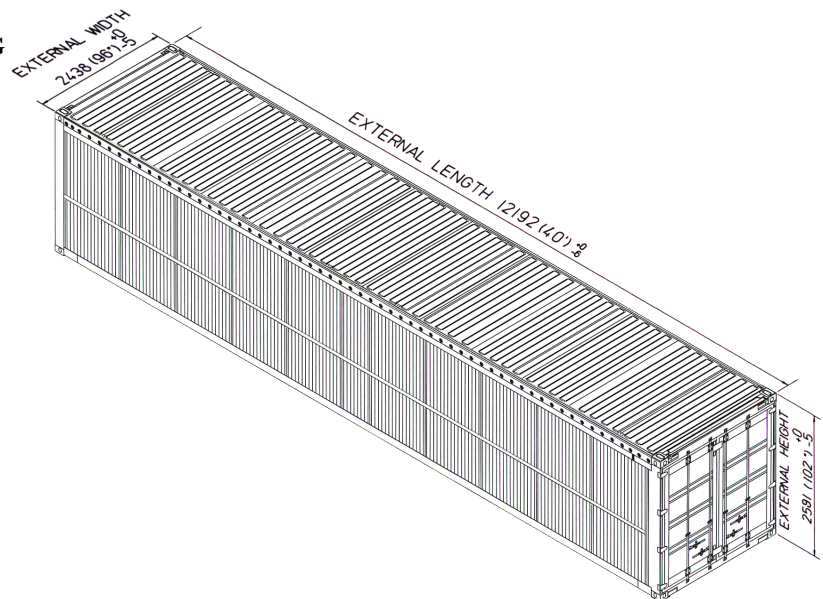

Sea Box, Inc.®

CORPORATE OFFICE
 802 Industrial Hwy.
 East Riverton, NJ 08077-1910
 Tel: (856) 303-1101
 Fax: (856) 303-1501
www.seabox.com
 e-mail: sales@seabox.com

40' X 8' 6" Open Top With Hard Lid ISO Cargo Container

Top Opening	
Length	Width
38' 11 3/8"	7' 2 3/16"
11,871	2,189

Open Top	Length		Height		Width		Door Opening	
	Exterior	Interior	Exterior	Interior	Exterior	Interior	Height	Width
Feet/Inches	40' 0"	39' 5 5/8"	8' 6"	7' 9 3/16"	8' 0"	7' 8 1/2"	7' 5 5/8"	7' 8 1/16"
Metric	12,192	12,030	2,591	2,367	2,438	2,350	2,277	2,338

Open Top	Tare Weight	Payload	Gross Weight	Cubic Capacity
Lbs.	10,550	56,650	67,200	1,130 Cu. Ft.
Kg.	4,785	25,695	30,480	32 Cu. M.

ALL NEW CONTAINERS ARE MANUFACTURED TO
 THE LATEST ISO STANDARDS FOR 9 HIGH STACKING

— STANDARD FEATURES —

- ▼ 14 gauge corrugated steel sides
- ▼ 14 gauge locking steel double end swing doors
- ▼ 1 1/8" thick marine wood floors, forklift tested to 16,000 lbs per 44 square inches
- ▼ Tie down steel lashing rings, 4000 lbs. cap. each
- ▼ Removable hard lid