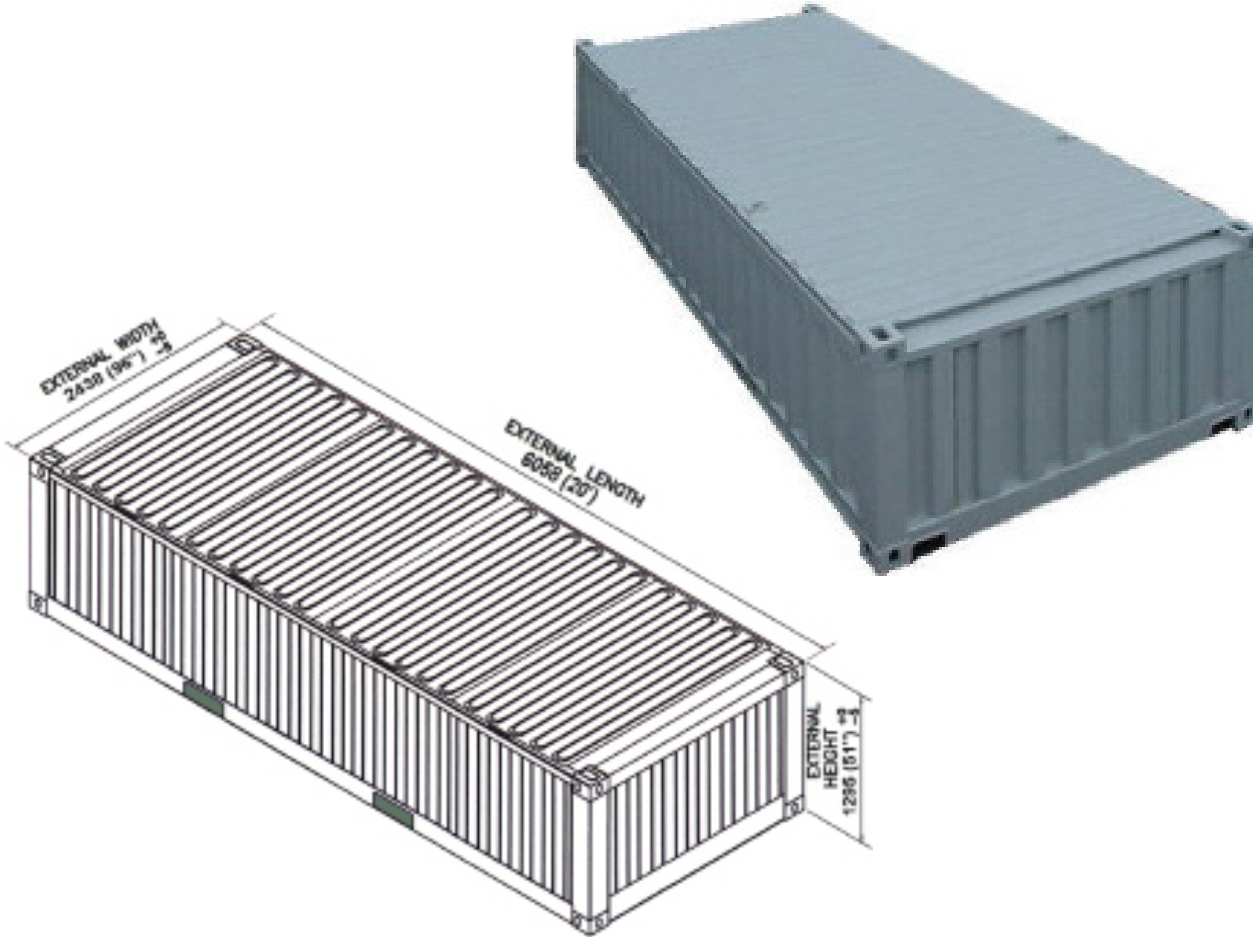

SEA BOX[®]

20' X 4' 3" High Open Top ISO Cargo Container With Hard Lid

SB6133
20' X 4' 3" High Open Top
ISO Cargo Container With Hard Lid

PRODUCT FEATURES

STANDARD FEATURES

- (2) sets of fork lift pockets, laden and unladen
- Heavy duty steel ramp type rear gate
- Heavy duty steel tread plate floor
- Tie down steel lashing rings, 4000 lbs. cap. each
- Removable hard lid

OPTIONAL FEATURES

- (4) piece removable lid
- Open top tarp and (9) roof bows

122618-R00

ALL NEW CONTAINERS ARE MANUFACTURED TO THE LATEST ISO STANDARDS FOR NINE (9) HIGH STACKING

	LENGTH		HEIGHT		WIDTH		ROOF OPENING	
	Exterior	Interior	Exterior	Interior	Exterior	Interior	Height	Width
Ft in	19' 10 1/2"	19' 4 3/16"	4' 3"	3' 7 3/16"	8' 0"	7' 8 1/2"	18' 10 5/8"	7' 8 1/16"
Metric	6,058	5,898	1,295	1,097	2,438	2,350	5,756	2,338
		TARE WEIGHT	PAYLOAD	GROSS WEIGHT	CUBIC CAPACITY			
Lbs		4,950	47,960	52,910	537 Cu.Ft.			
Kgs		2,245	21,755	24,000	15.2 Cu.M.			